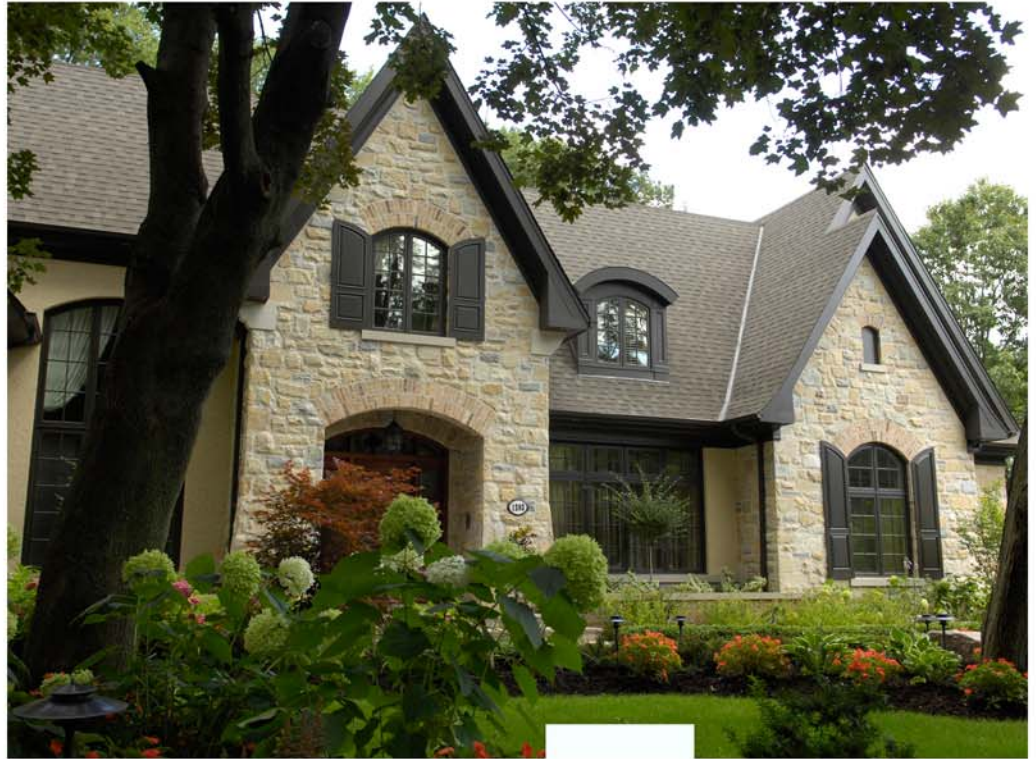

## WHITEOAKS

The Design of Whiteoaks showcases the intersection of formality and comfort. Exterior materials and a contrasting colour scheme were used to accentuate the bold roof line that gives the house its personality. The large second floor volume is skillfully enveloped by the continuous roof in order to not overpower the relaxing rear yard spaces. The side loaded garage configuration allowed for ample car parking in a manner that does not dominate curbside views.

SIZE 6,000 sf

LOCATION MISSISSAUGA, ON

COMPLETED 2008